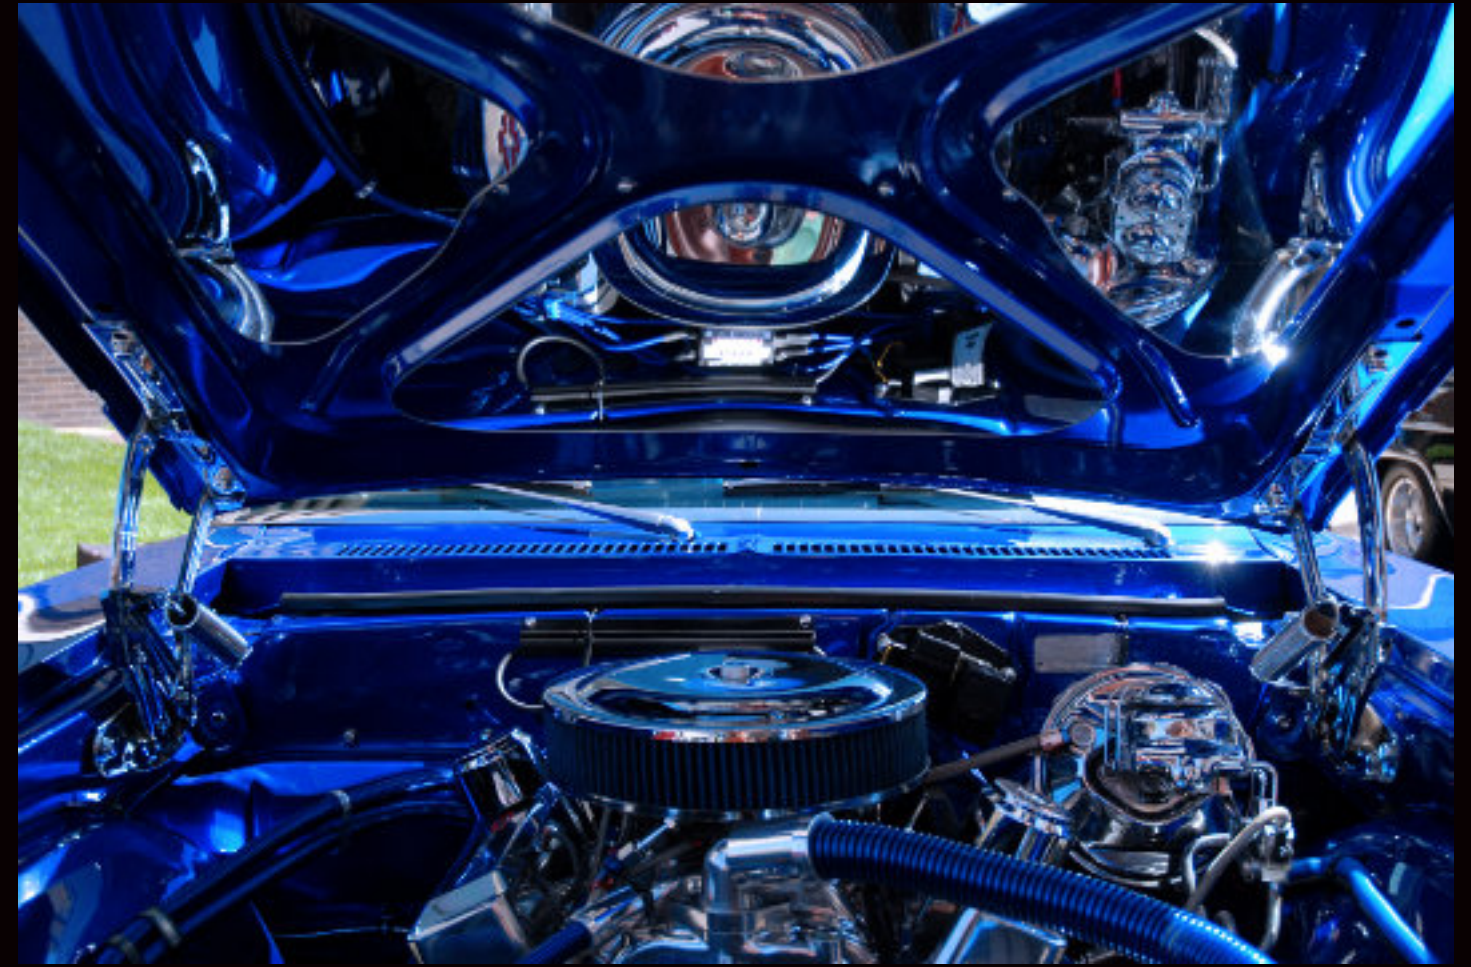

"Always Forward"
Car show in Belleville, IL.

	CMYK: 42,35,28,0 RGB: 181,181,181
	CMYK: 52,44,41,0 RGB: 26,26,26

"Chevy Blue"
Car show in Belleville, IL.

	CMYK: 84,69,0,0 RGB: 2,77,255
	CMYK: 88,84,51,71 RGB: 2,1,41